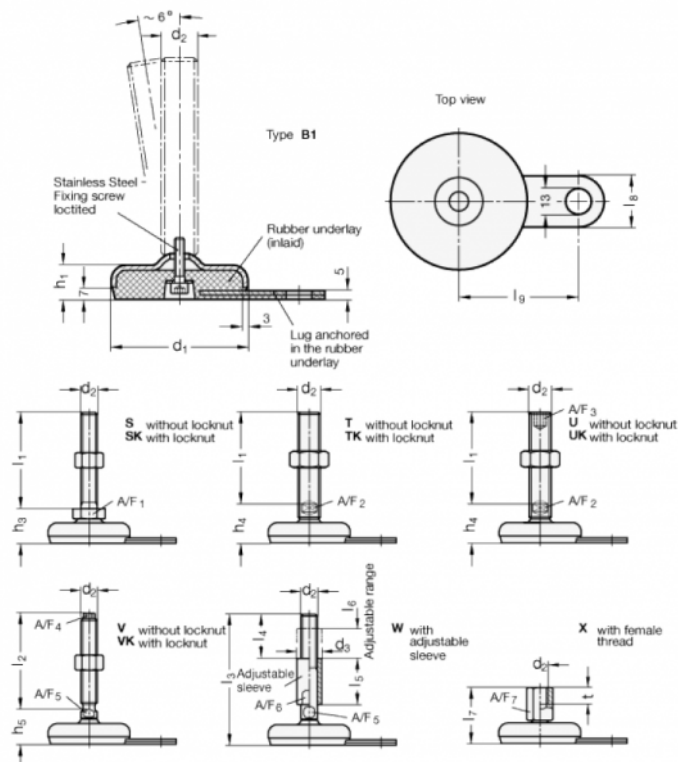

Article number: 203360M16150B1TK
 Description: E+G levelling foot
 GN 33-60-M16-150-B1-TK, Stainless steel
 Note: TK With nut, Wrench flat at the bottom

Measures

- A/F2 = 12
- d1 = 60
- d2 = M16
- h1 = 19
- h4 = 33
- l1 = 150
- l8 = 25
- l9 = 50